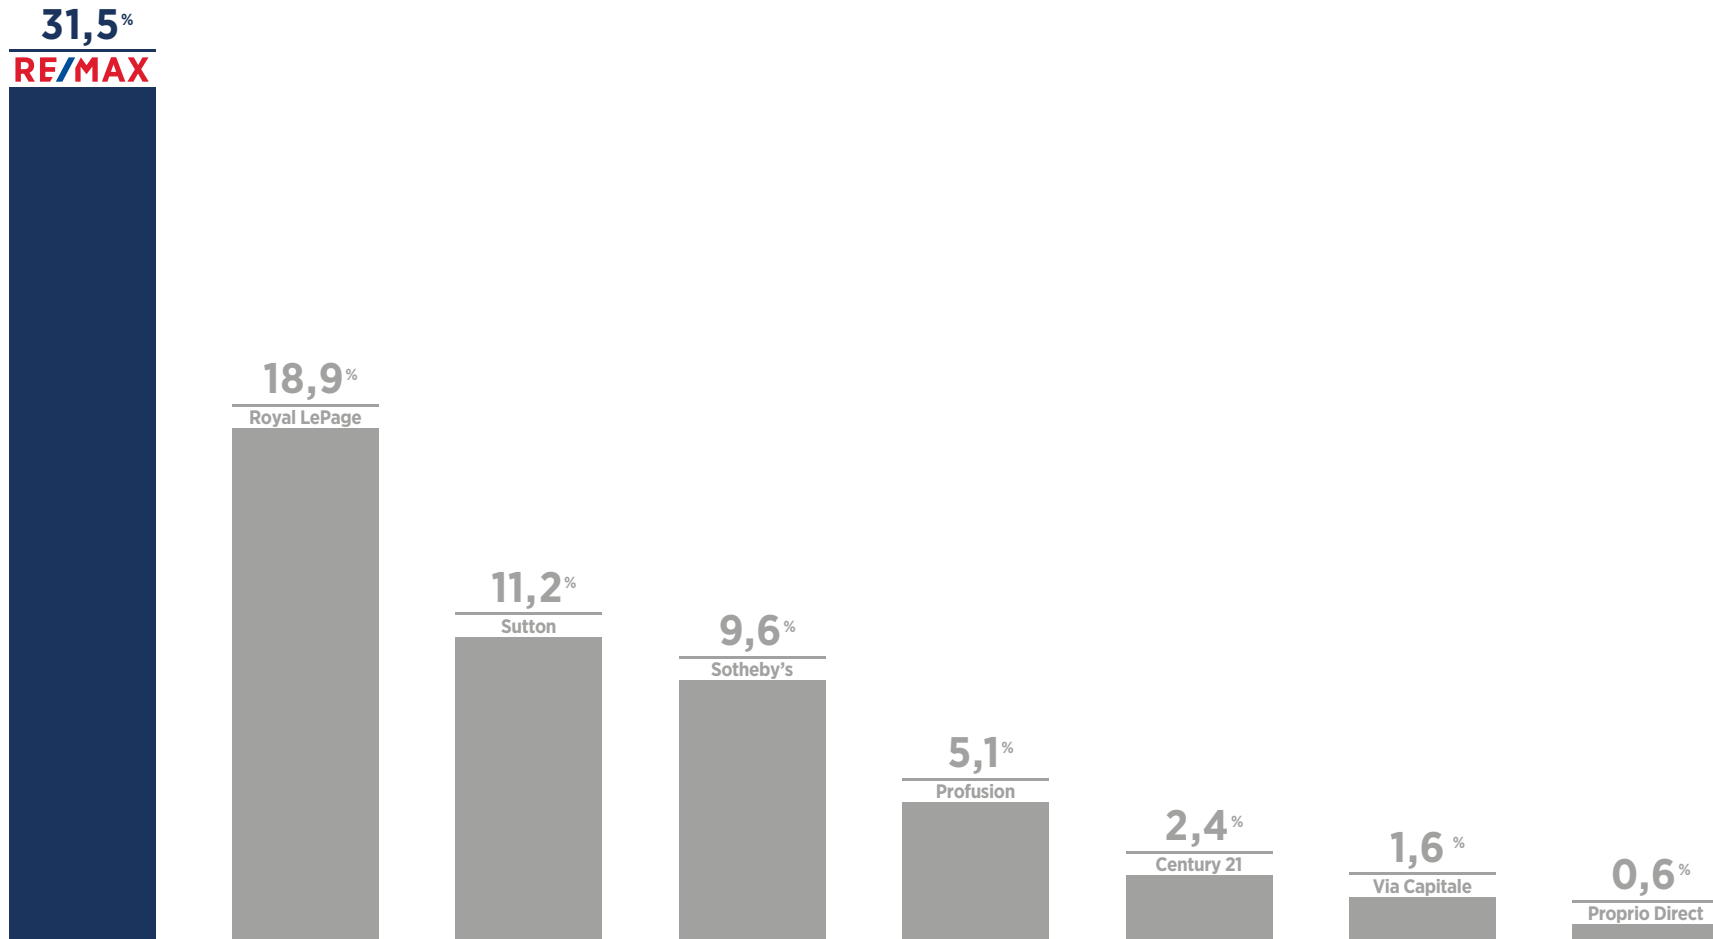

THE
RE/MAX
COLLECTION

Single Family Sales 750,000\$ and over 2017 Cumulative

Sales statistics of single family properties of \$750,000 and over for the year 2017
All other real estate agencies : 19,1%